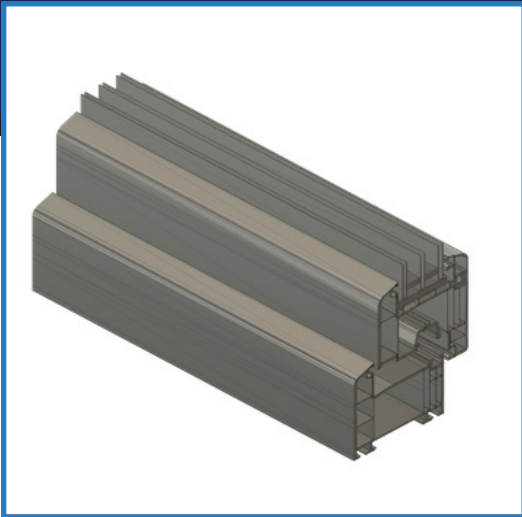

- As your supply partner, you can rest assured that the WPP team will strive to meet or exceed all of your **custom extrusion requirements**.
- Our goal is to understand client requirements, the elimination of waste, and the **development of new technologies** which ensures on-time delivery to client specifications

Your Custom Profile Extrude

- Rigid / Flexible Co-Extrusions
- In House Color Matching.
- Full-Service Capabilities
- In-Line Laminations.
- EDI Capabilities
- Custom Color Matching
- Conversion Alternatives To Wood, Metal & Rubber
- Environmentally Friendly Manufacturing Practices
- Profile Finishes
  - Metallic
  - Spattercoat
  - Hot Stamped
  - Smooth-Tough-Clear