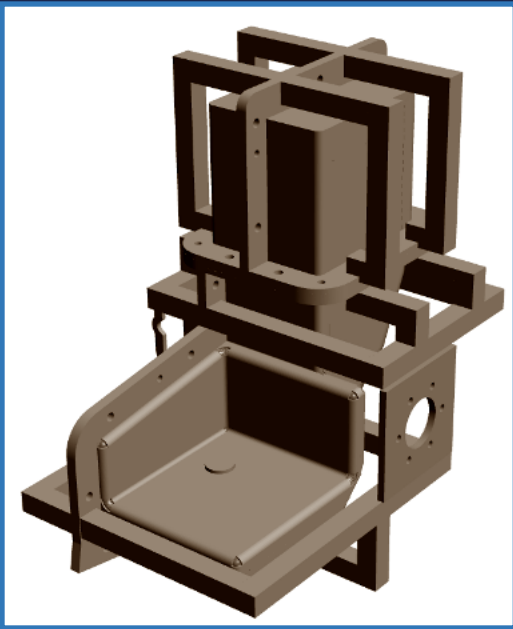

- A leading provider of **rotomolded solutions** with a team of experts to solve your manufacturing needs.
- Horizon's development of innovative products and solutions **provide customers with unequaled value.**
- They are transforming the industry by providing a superior rotomolding experience that exceeds expectations in **service, delivery and quality.**

Your Custom Rotational Molder

- Full Range of Materials
- Process Validation Sampling
- Metal Fabrication – Tooling & Fixtures
- 14 Rotomolding Machines
- Rotoload Material Dispensing
- Vecoplan Shredder
- Quincy Compressors:
  - 2 – 100HP
  - 2 – 60 HP
- Tormach CNC Machine
- Certified Control:
  - Tooling Maintenance
  - Work Instructions
  - Pressure Checking
  - Part Traceability
  - Dimensional Gage